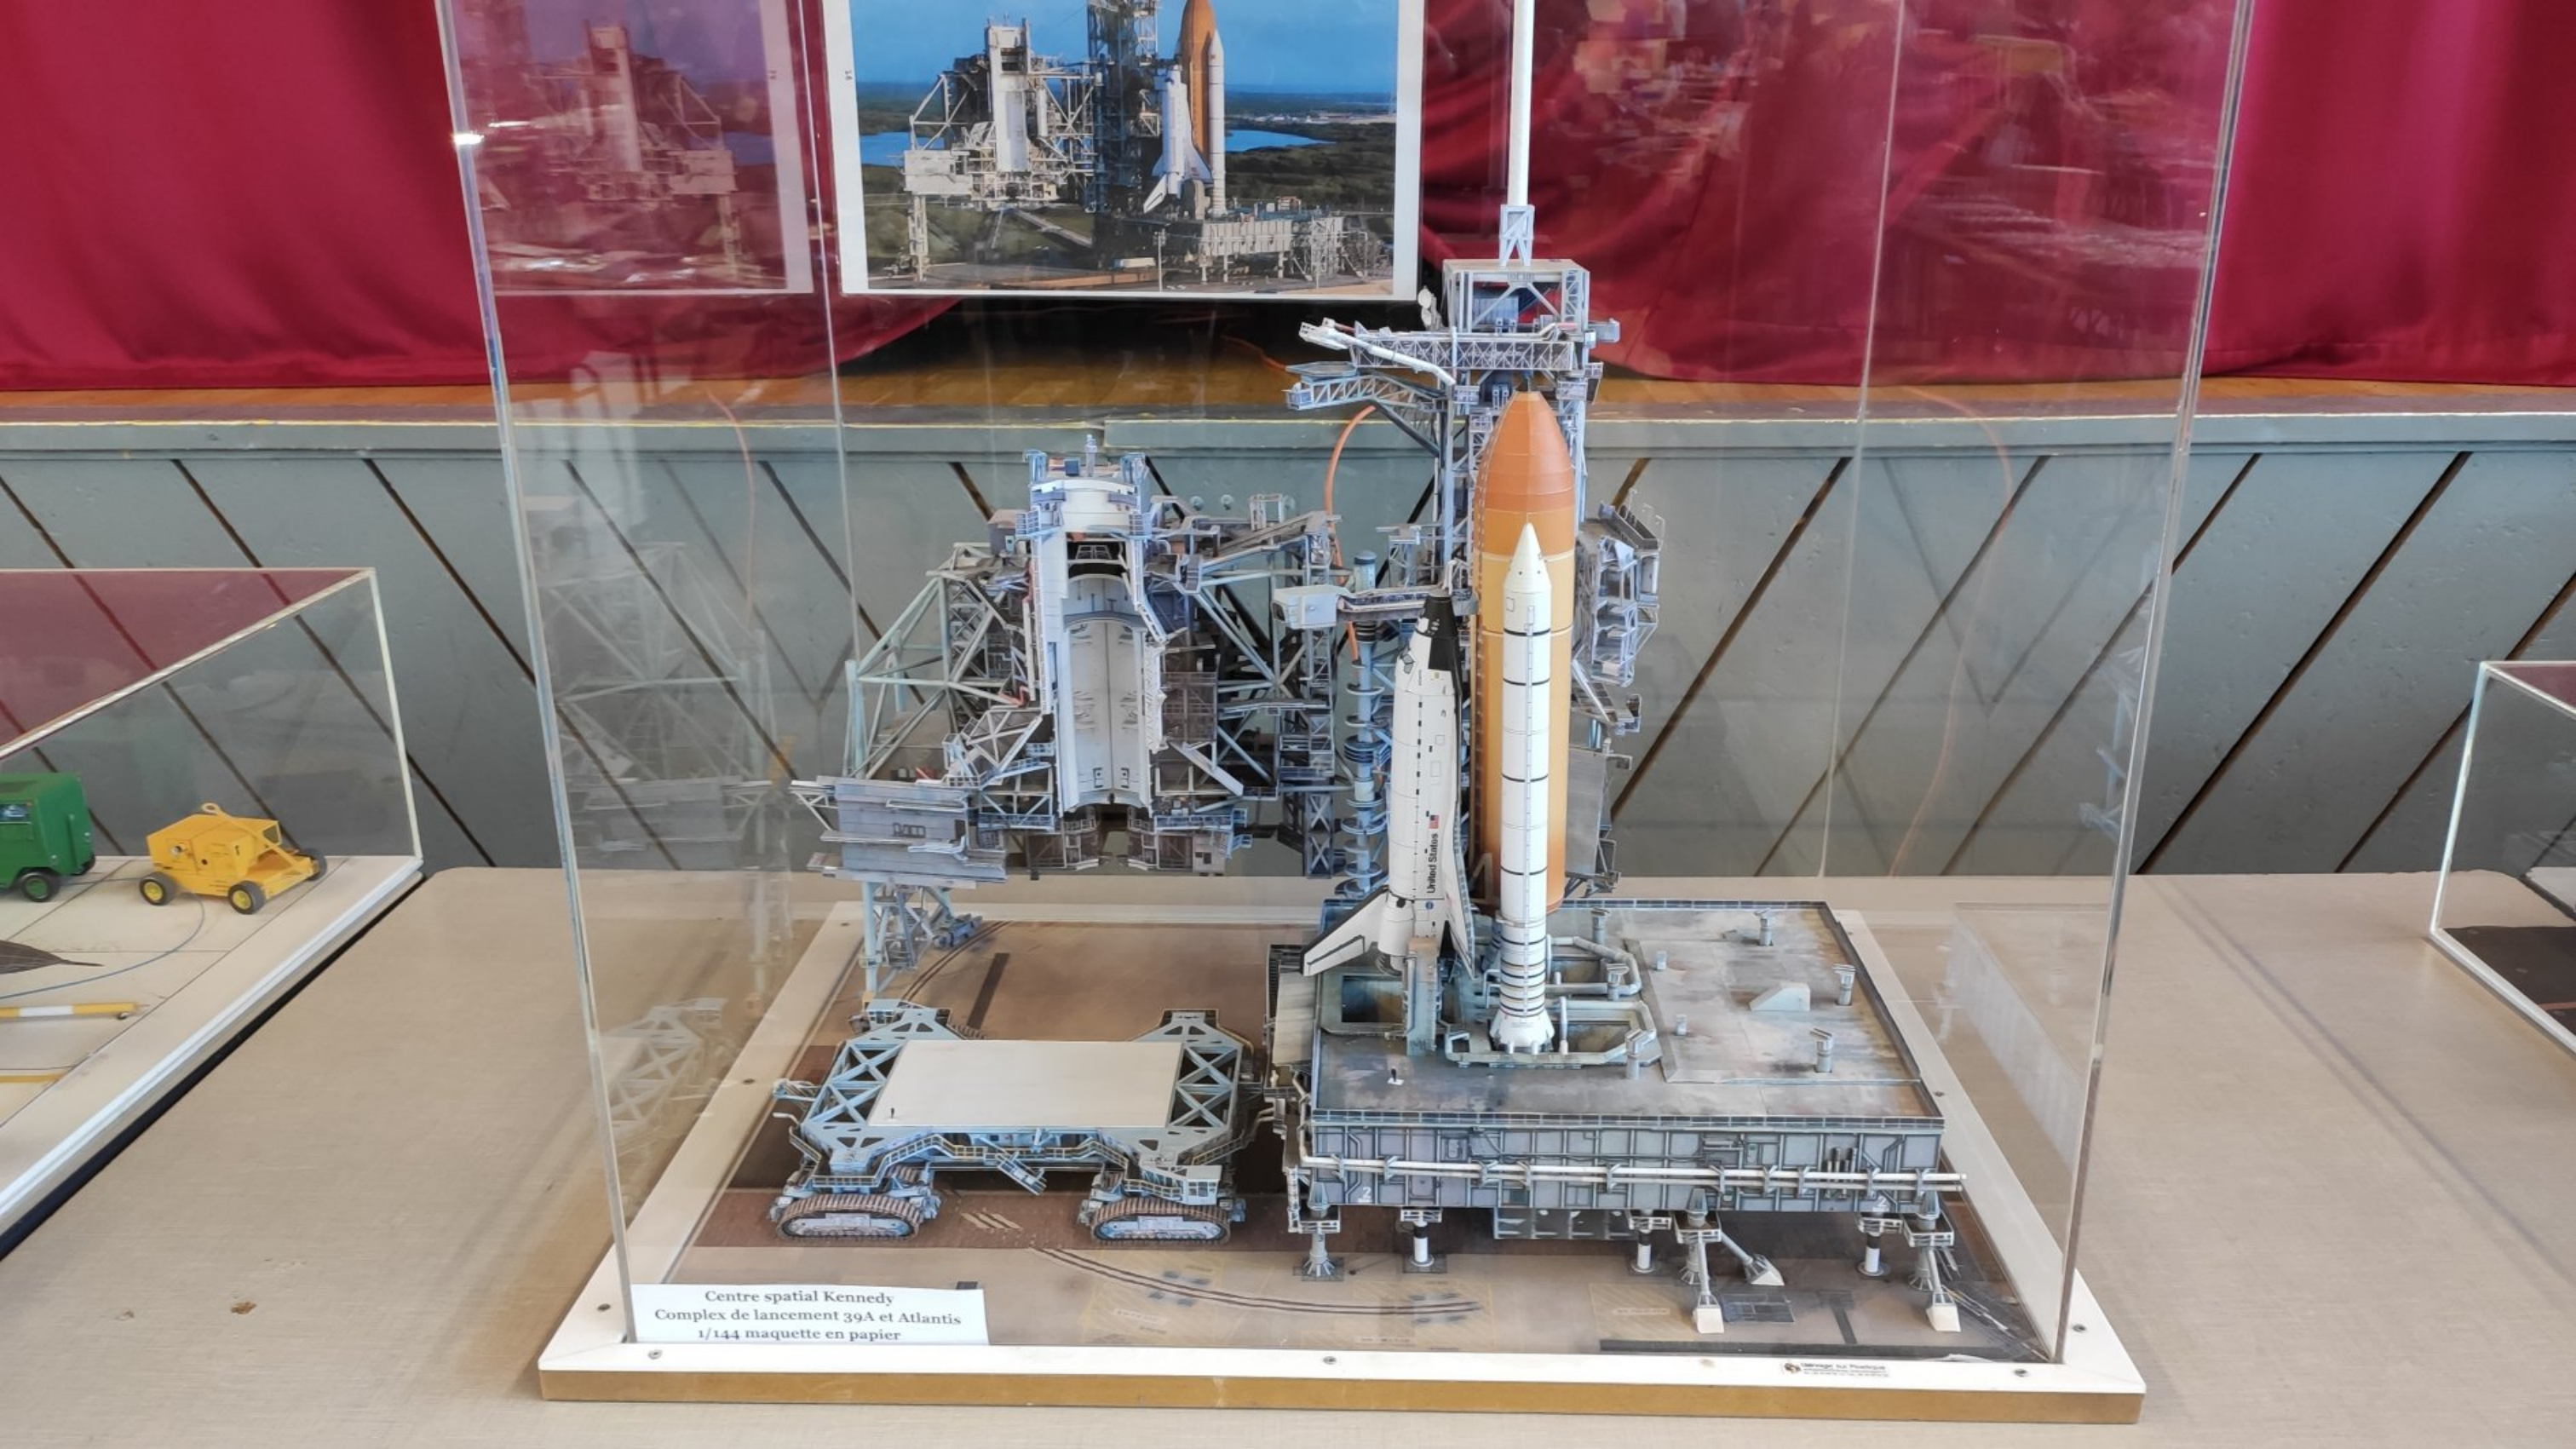

A man in a blue puffer jacket and a light blue surgical mask stands in the foreground on the left, facing a woman in a purple sweater and glasses who is also wearing a light blue surgical mask. They appear to be in conversation.

The tables in the foreground are cluttered with various items for sale or display. On the left table, there are several boxes of toys, including a box labeled "DISCOVERY 75" and a box with "REISER" written on it. There are also some small figurines and a blue bag with a logo. On the right table, there are several books, including one titled "LES AVENTURES" and another titled "Guy l'Eclair". There are also some small items and a box labeled "VASCO".

A man in a black jacket and a light blue surgical mask is seated at a table on the right, looking at a book. He is wearing a red chair. The table in front of him has several books and other items on it.

Centre spatial Kennedy
Complexe de lancement 39A et Atlantis
1/144 maquette en papier

Space Shuttle Atlantis
Kennedy Space Center

Space Shuttle Vehicle (SSV) and Orbiter External Tank and Solid Rocket Booster Mating Vehicle (OETAV) model.